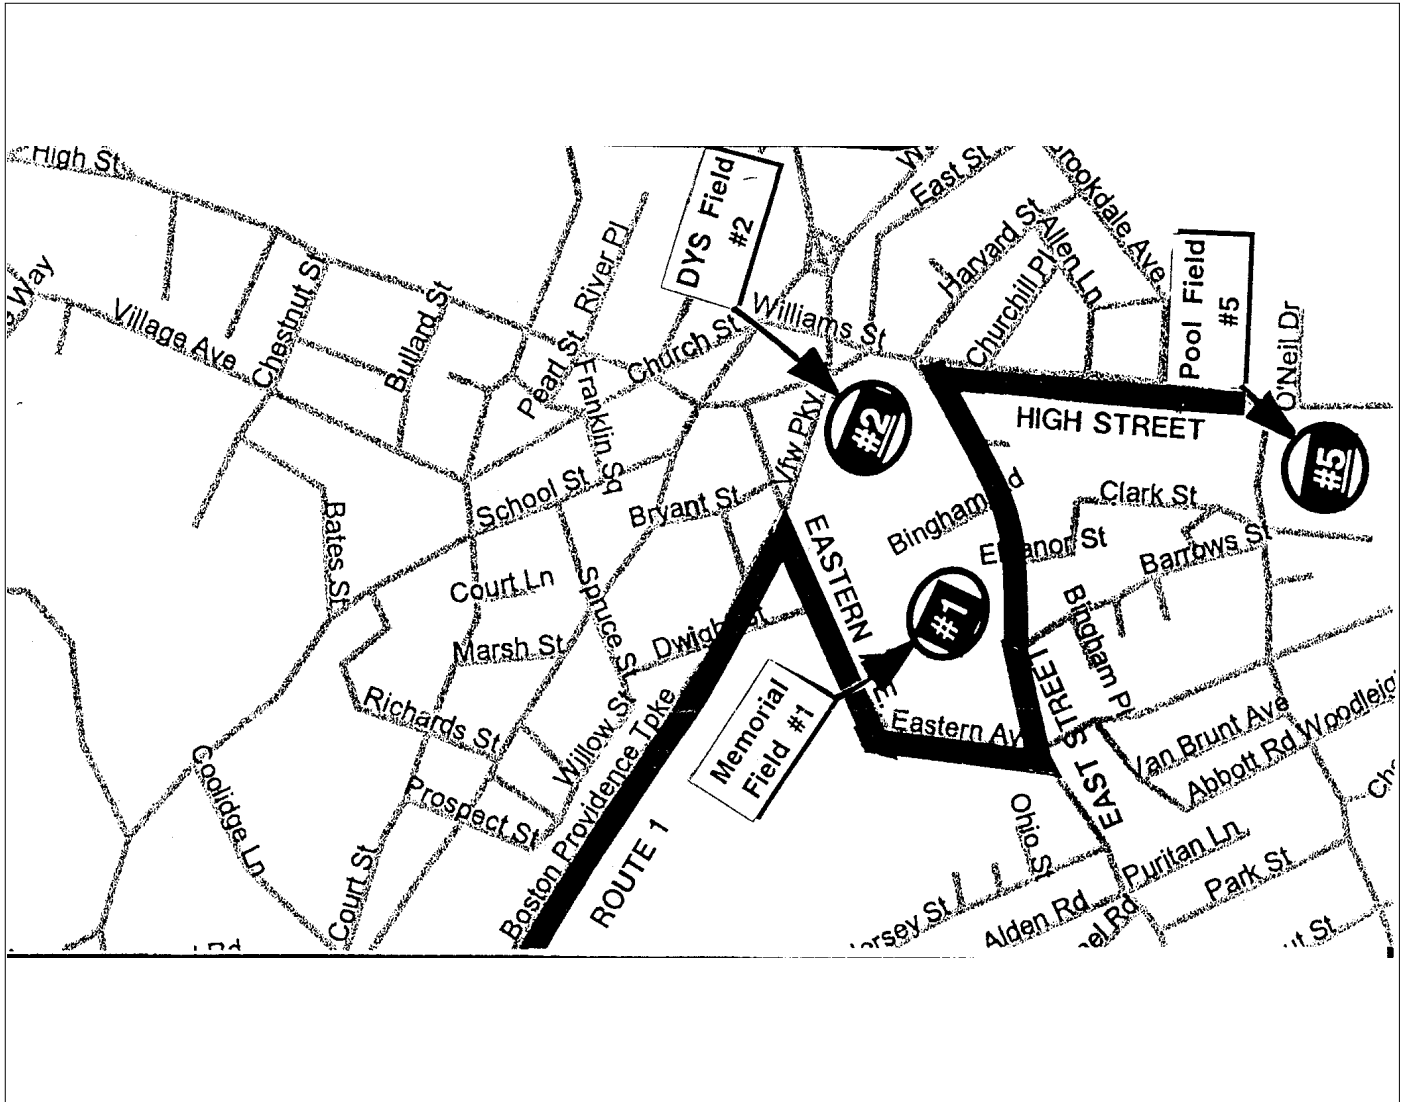

E.M.W.S.L. 6/14/2000

Map **15**

Gonzalez-World Gym

Dedham

Directions: From 128 and 95, Take exit 15A , Follow through 4 sets of lights. Immediately after 4th light, take 1st right into World Gym parking lot. The field is on your left.