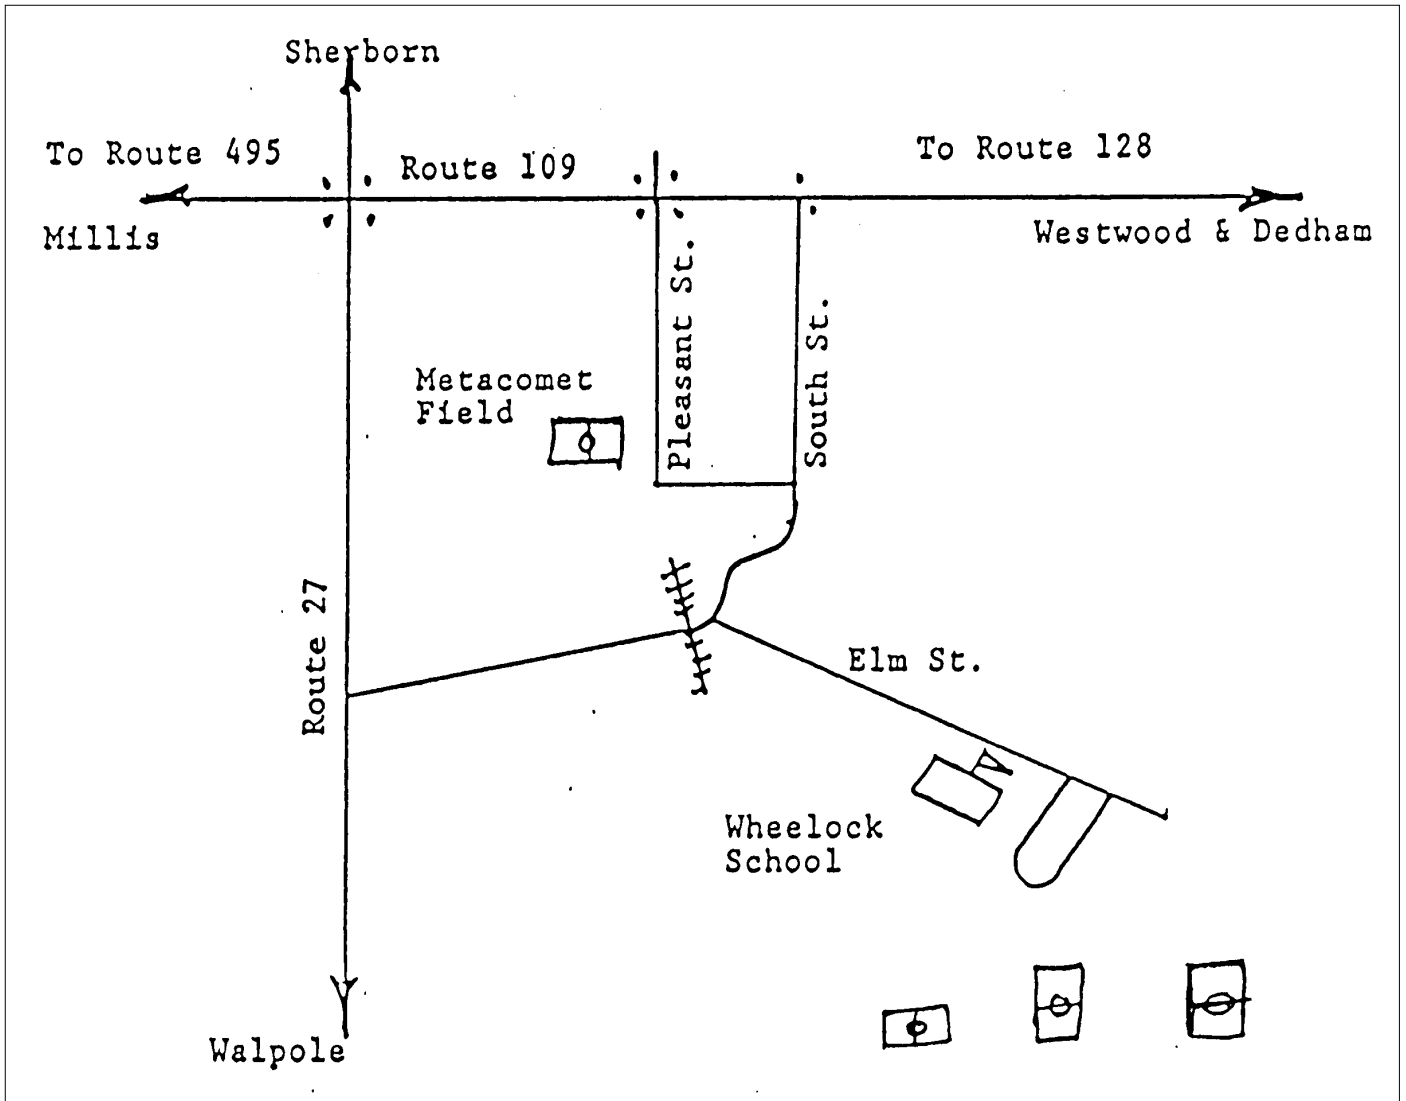

E.M.W.S.L. 6/19/2000

Map **76** Wheelock School Fields

Medfield

From 128 take exit 16b, Rt 109 west. Follow 7-8 miles into Medfield. When you get into Medfield Ctr, (1st set of lights) turn left at Lords Dept Store onto South St. Go approx 1 mile to Elm St. Turn left. Field is about 1/4 mile on your right.

From 495, take 109 east (Milfrod/Medway exit) 10-12 miles or so to the center of Medfield. Turn right at the third set of lights, Lords Dept Store, South St. Follow as above.